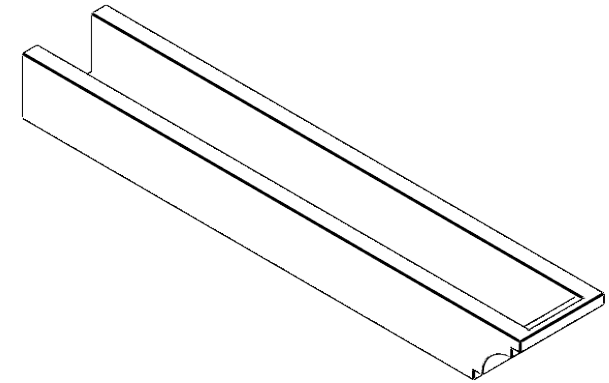

ISOMETRIC

GENERATED DATE : 03/02/2023

EKENA MILLWORK
2300 WEST MAIN ST.
CLARKSVILLE, TX 75426
TOLL FREE: 866-607-0453
WWW.EKENAMILLWORK.COM

NOTES

1. INSTALLATION TO BE COMPLETED IN ACCORDANCE WITH MANUFACTURER'S SPECIFICATIONS.
2. DRAWING MAY NOT BE TO SCALE
3. THIS DRAWING IS INTENDED FOR DESIGN AND PLANNING PURPOSES ONLY.
4. ALL INFORMATION CONTAINED HEREIN WAS CURRENT AT THE TIME OF DEVELOPMENT BUT MUST BE REVIEWED AND APPROVED BY THE PRODUCT MANUFACTURER TO BE CONSIDERED ACCURATE.
5. TIMBERTHANE ARCHITECTURAL PRODUCTS ARE MADE FROM HIGH DENSITY URETHANE AND COME FACTORY PRIMED