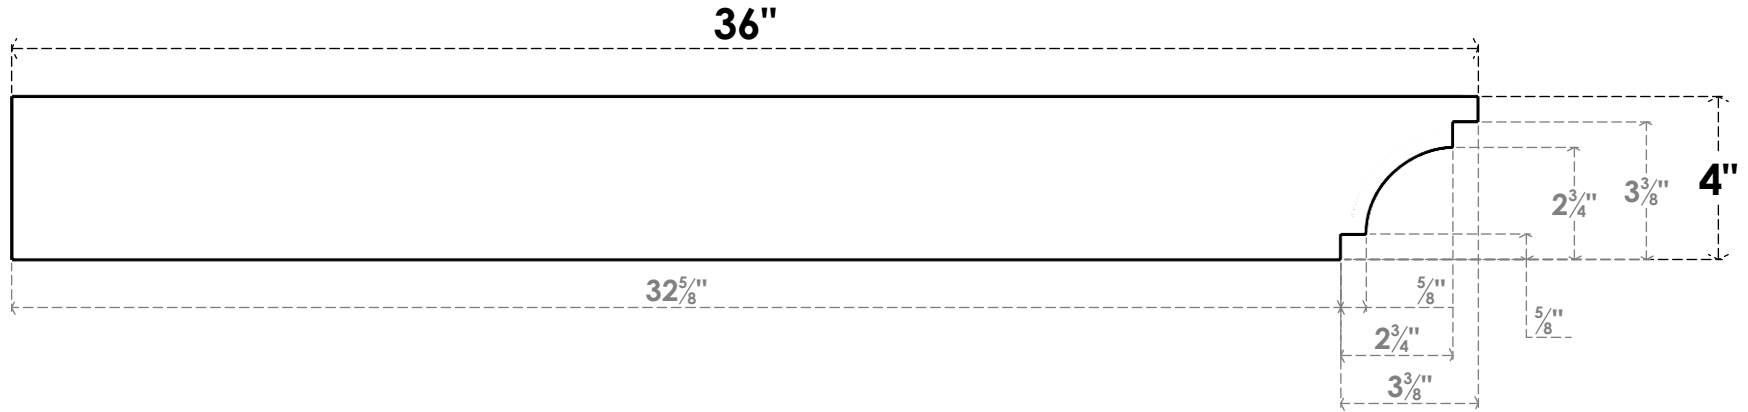

# ITEM NUMBER: RFTURO060X04000X36000X004MED00RCPR

6"W X 4"H X 36"L TIMBERTHANE ROUGH CEDAR MEDITERRANEAN FAUX WOOD OPEN RAFTER TAIL, 4"L END, PRIMED TAN

## SIDE PROFILE