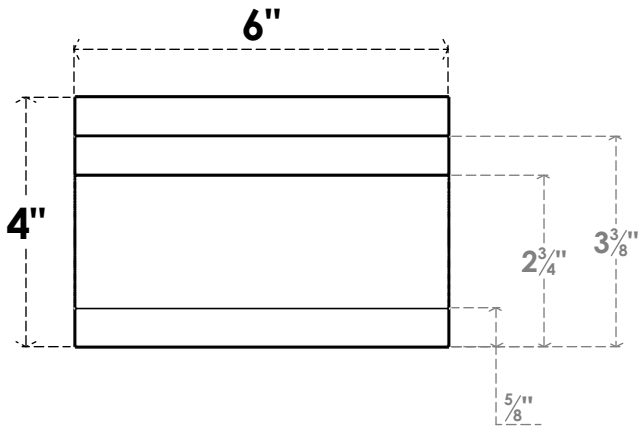

# ITEM NUMBER: RFTURO060X04000X36000X004MED00RCPR

6"W X 4"H X 36"L TIMBERTHANE ROUGH CEDAR MEDITERRANEAN FAUX WOOD OPEN RAFTER TAIL, 4"L END, PRIMED TAN

## SIDE PROFILE